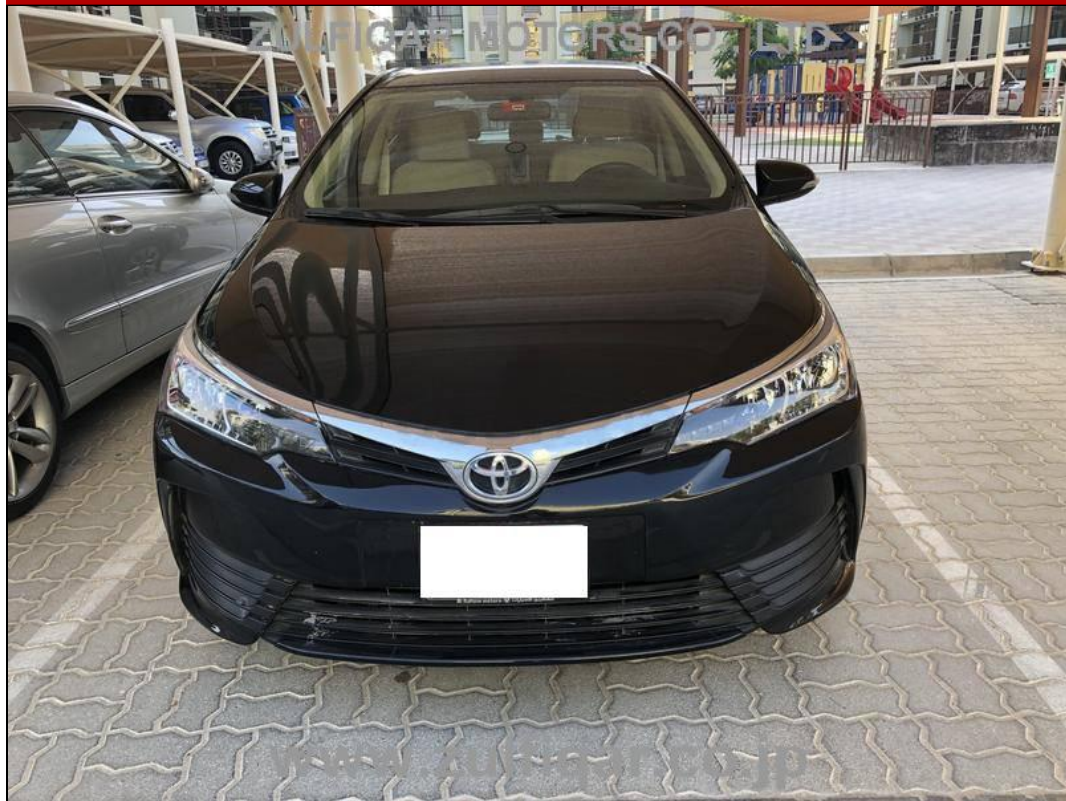

VEHICLE DETAIL SHEET

TOYOTA COROLLA N/A 2017

Basic Detail

Stock No	ED-50046400
Chassis Code	- N/A
Chassis No	Available
Year & Month	2017-Feb
Year of Manufacture	2017
Model	
Color (Exterior)	BLACK
Color (Interior)	CREAM
Doors	4
Seats	5
Transmission	AT
Fuel	Gasoline
Displacement (cc)	1600
Mileage	- km
Condition Points	6.0
Drive Train	2 WD
Drive Type	Left Hand Drive
Engine Model	
Engine Number	
Body Type	Passenger Car
Net Weight	0 kg
Gross Weight	0 kg
Price	Get Zulfiqar ID