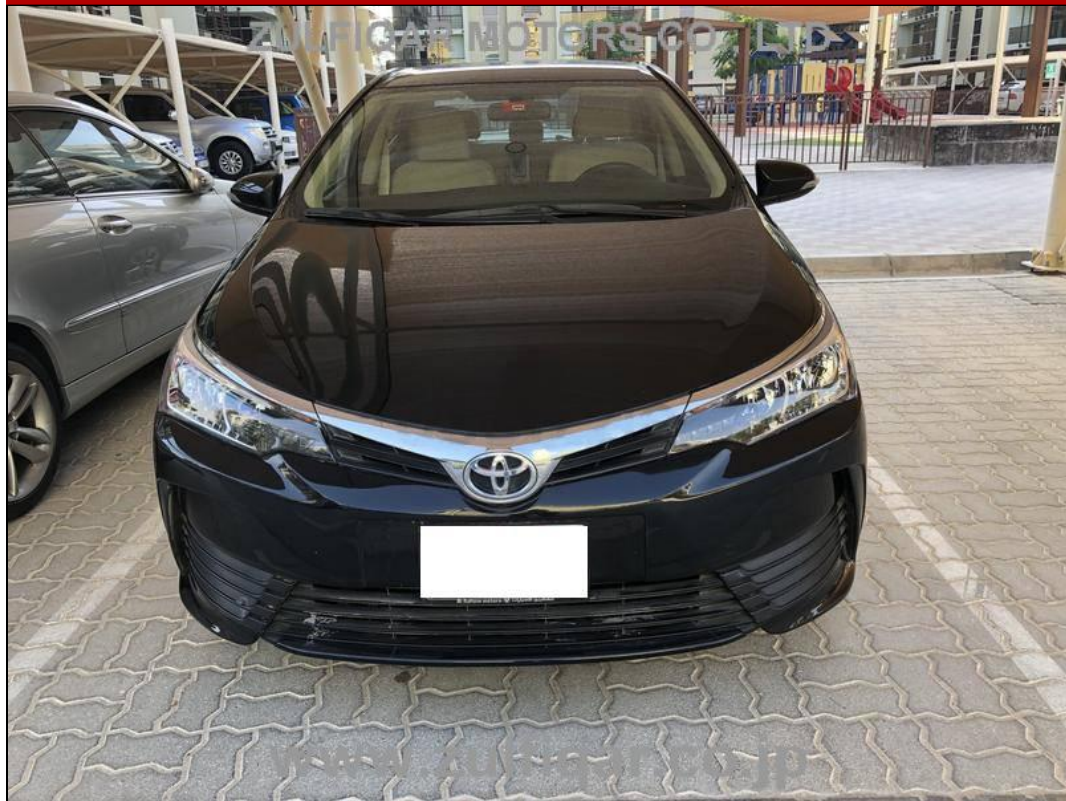

# VEHICLE DETAIL SHEET

## TOYOTA COROLLA N/A 2017

### Basic Detail

Stock No	<b>ED-50046400</b>
Chassis Code	- N/A
Chassis No	Available
Year & Month	2017-Feb
Year of Manufacture	2017
Model	
Color (Exterior)	BLACK
Color (Interior)	CREAM
Doors	4
Seats	5
Transmission	AT
Fuel	Gasoline
Displacement (cc)	1600
Mileage	- km
Condition Points	6.0
Drive Train	2 WD
Drive Type	Left Hand Drive
Engine Model	
Engine Number	
Body Type	Passenger Car
Net Weight	0 kg
Gross Weight	0 kg
Price	<a href="#">Get Zulfiqar ID</a>